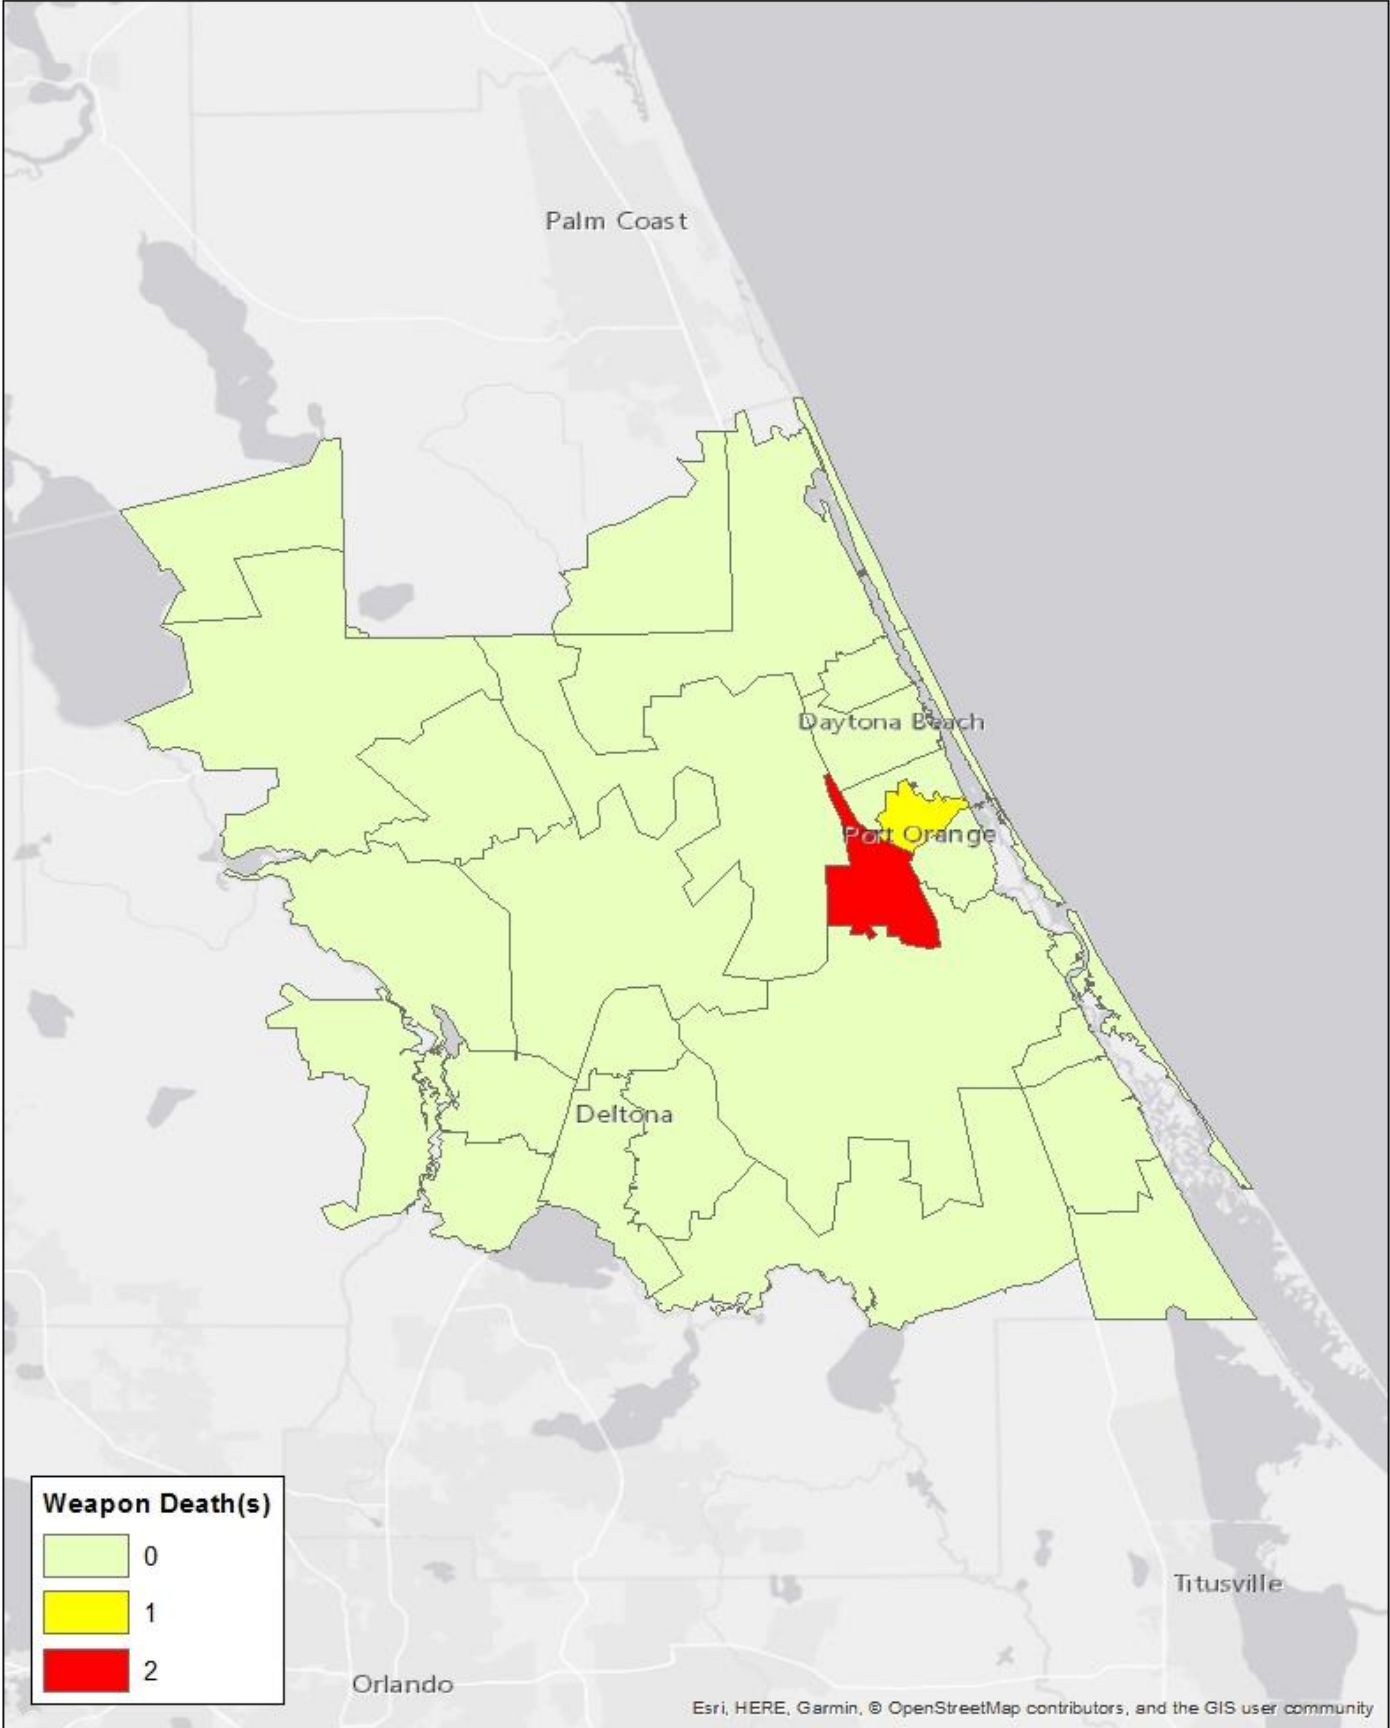

Child Abuse Death Review: Volusia County (2014-2016)

Child Abuse Death Review: Volusia County (2014-2016)

Child Abuse Death Review: Volusia County (2014-2016)

Child Abuse Death Review: Volusia County (2014-2016)

Child Abuse Death Review: Volusia County (2014-2016)

Child Abuse Death Review: Volusia County (2014-2016)