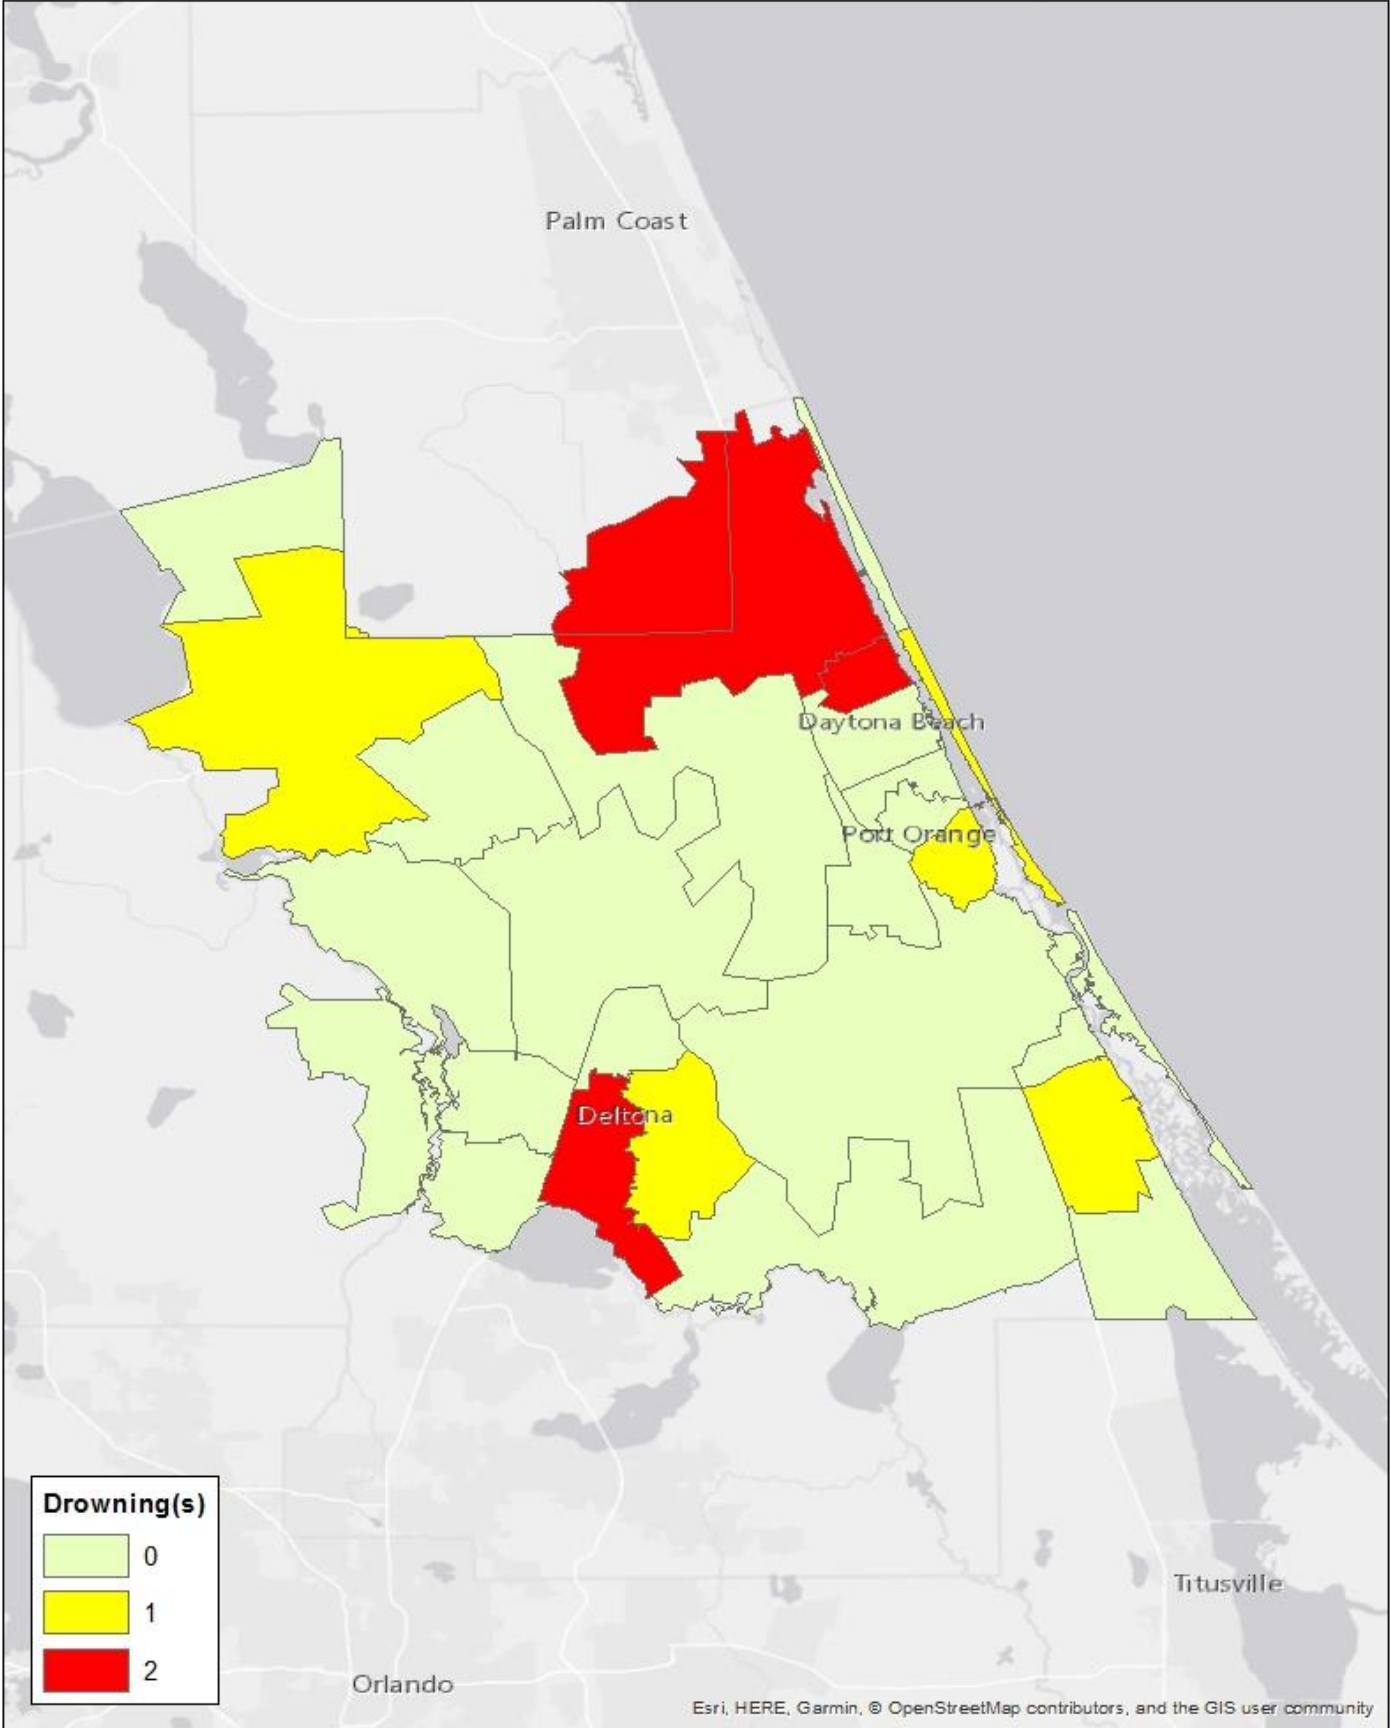

Child Abuse Death Review: Volusia County (2014-2016)

Child Abuse Death Review: Volusia County (2014-2016)

Child Abuse Death Review: Volusia County (2014-2016)

Child Abuse Death Review: Volusia County (2014-2016)

Child Abuse Death Review: Volusia County (2014-2016)

Child Abuse Death Review: Volusia County (2014-2016)