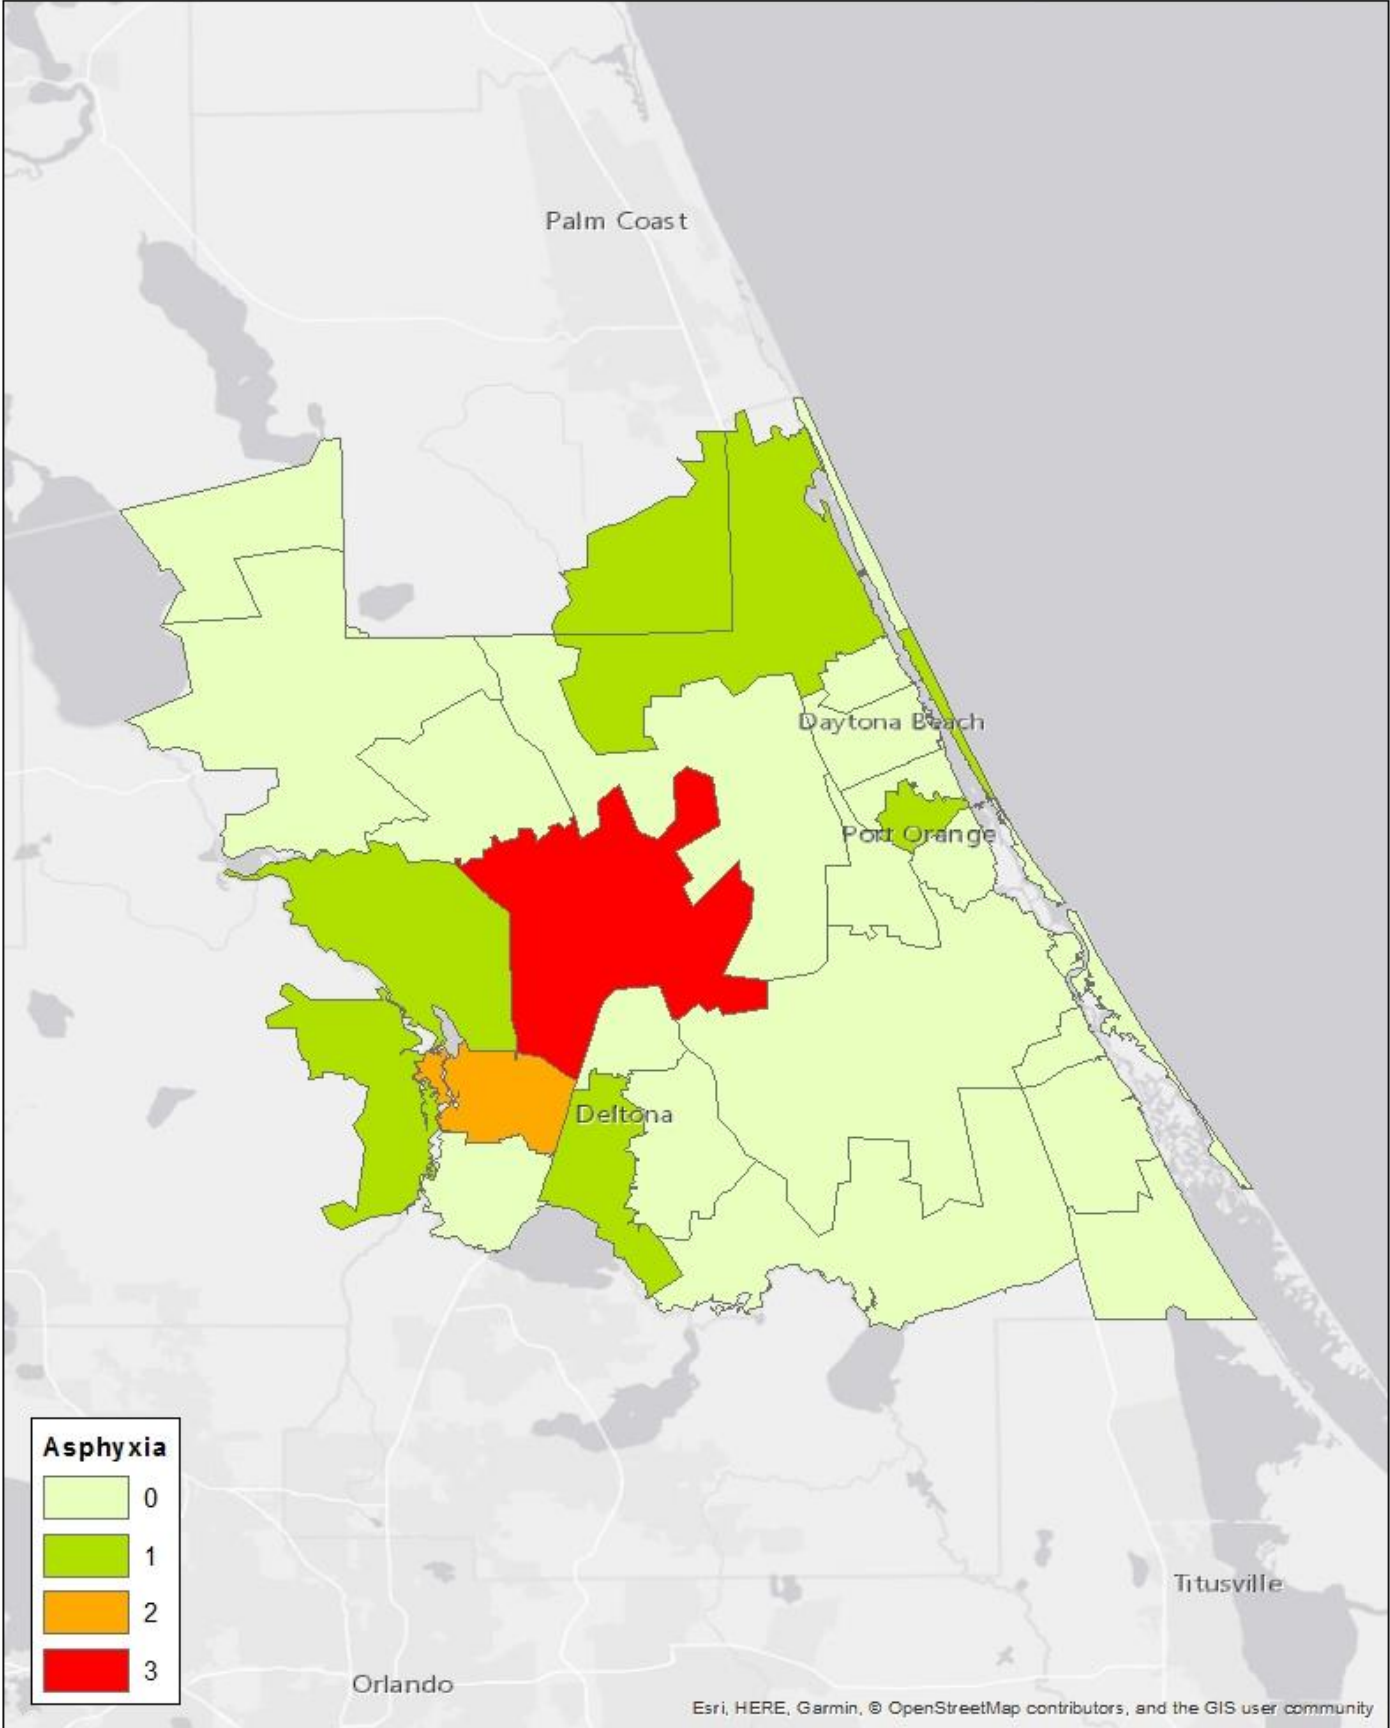

Child Abuse Death Review: Volusia County (2014-2016)

Child Abuse Death Review: Volusia County (2014-2016)

Child Abuse Death Review: Volusia County (2014-2016)

Child Abuse Death Review: Volusia County (2014-2016)

Child Abuse Death Review: Volusia County (2014-2016)

Child Abuse Death Review: Volusia County (2014-2016)