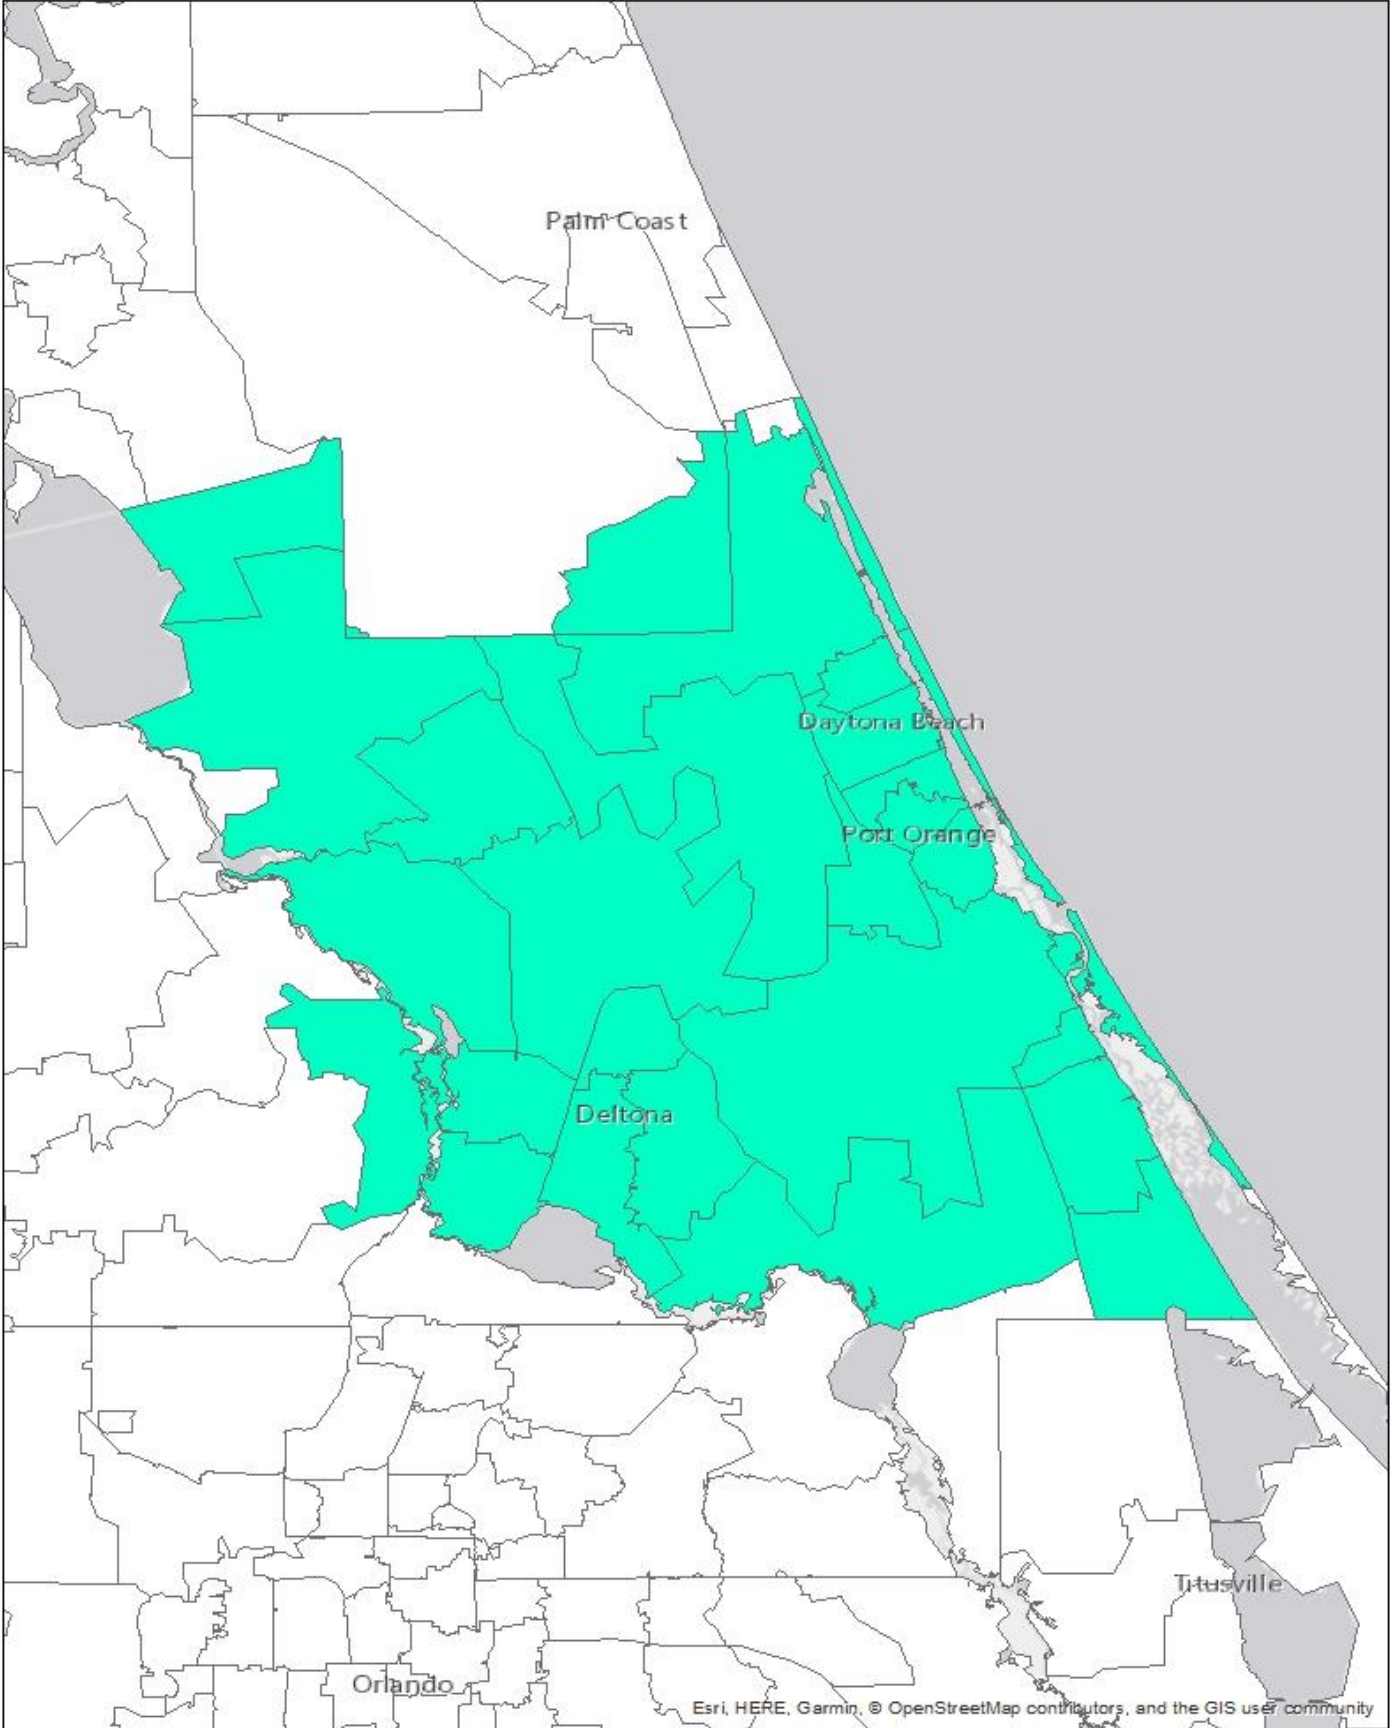

Child Abuse Death Review: Volusia County (2014-2016)

Child Abuse Death Review: Volusia County (2014-2016)

Child Abuse Death Review: Volusia County (2014-2016)

Child Abuse Death Review: Volusia County (2014-2016)

Child Abuse Death Review: Volusia County (2014-2016)

Child Abuse Death Review: Volusia County (2014-2016)