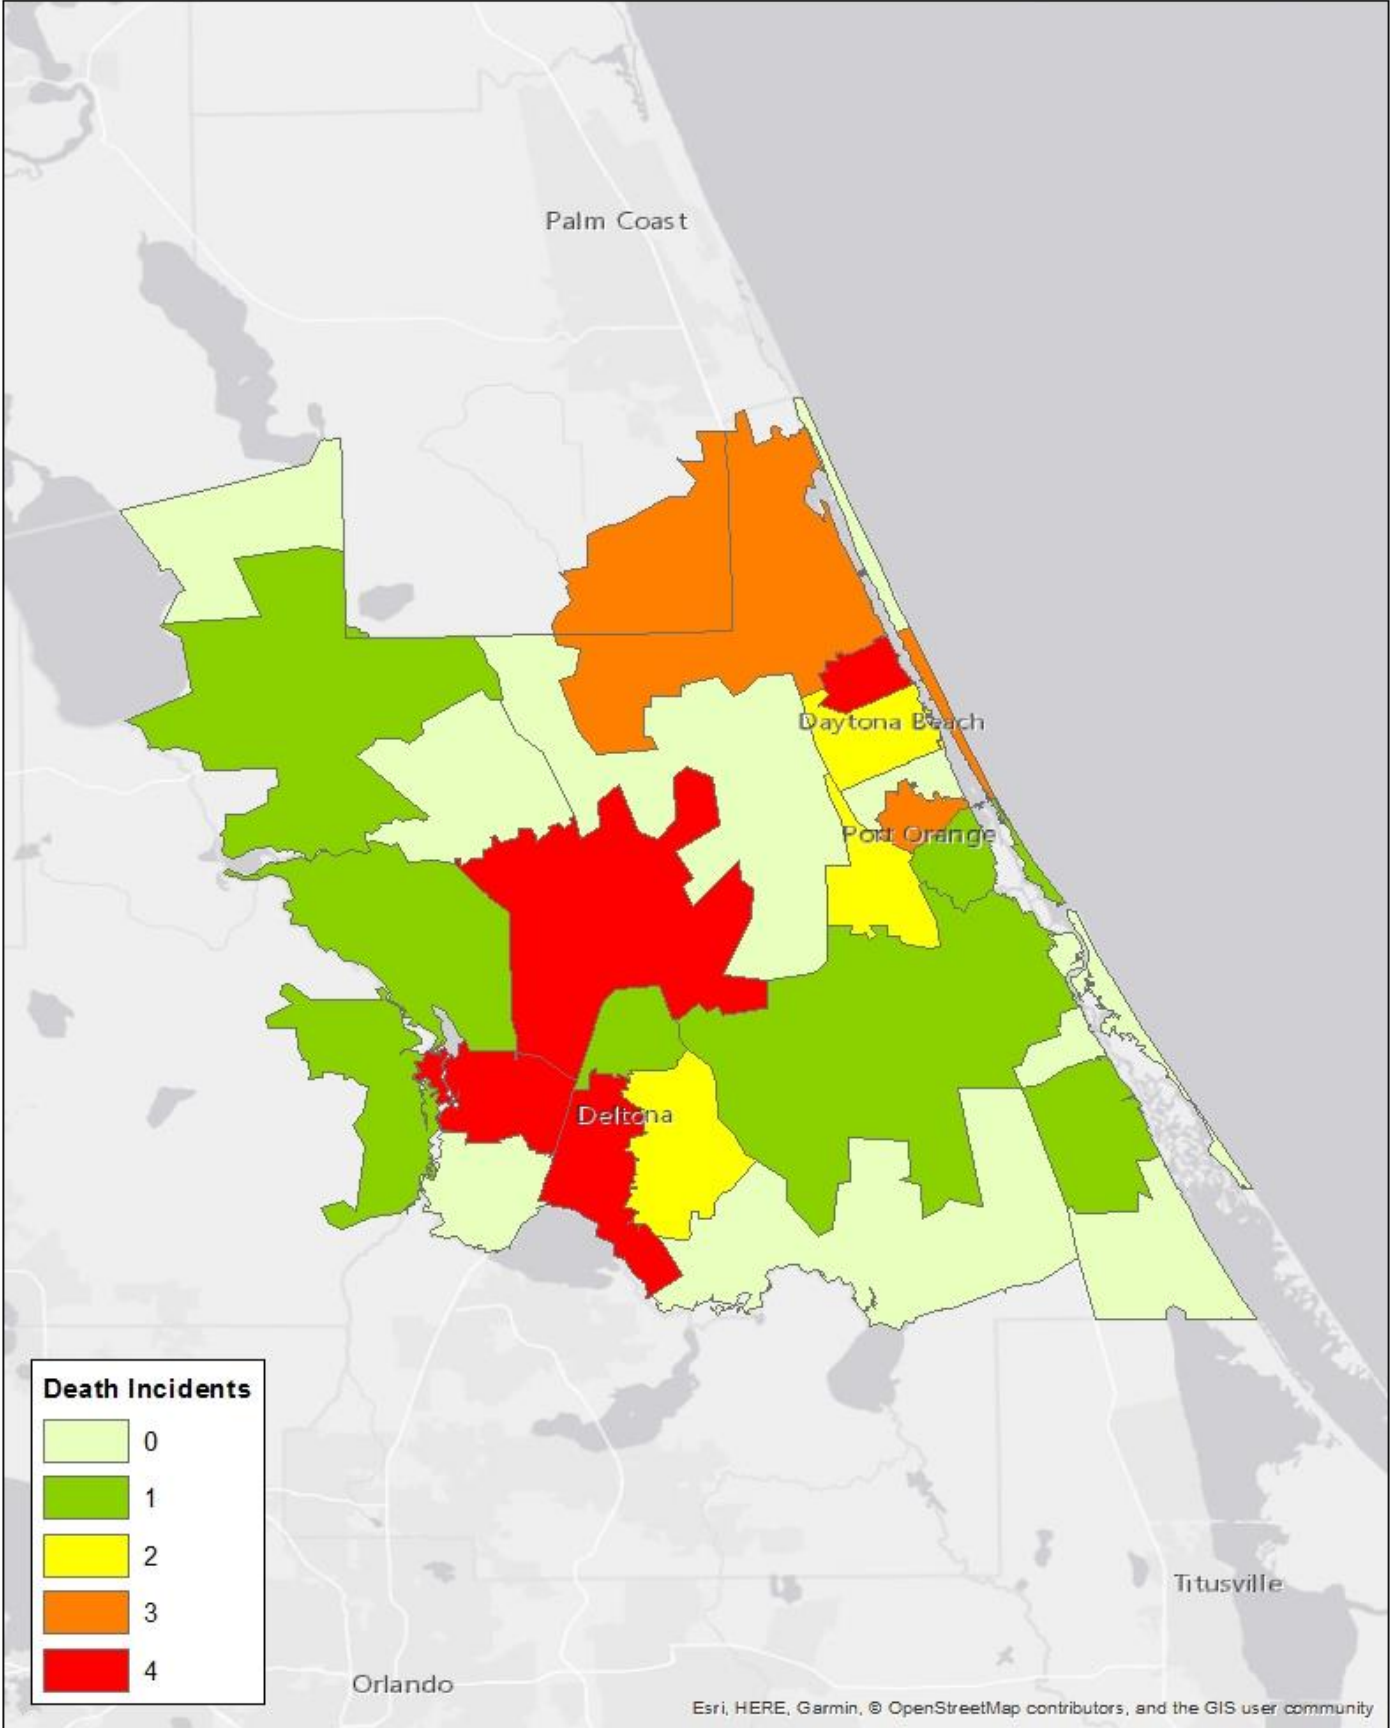

Child Abuse Death Review: Volusia County (2014-2016)

Child Abuse Death Review: Volusia County (2014-2016)

Child Abuse Death Review: Volusia County (2014-2016)

Child Abuse Death Review: Volusia County (2014-2016)

Child Abuse Death Review: Volusia County (2014-2016)

Child Abuse Death Review: Volusia County (2014-2016)