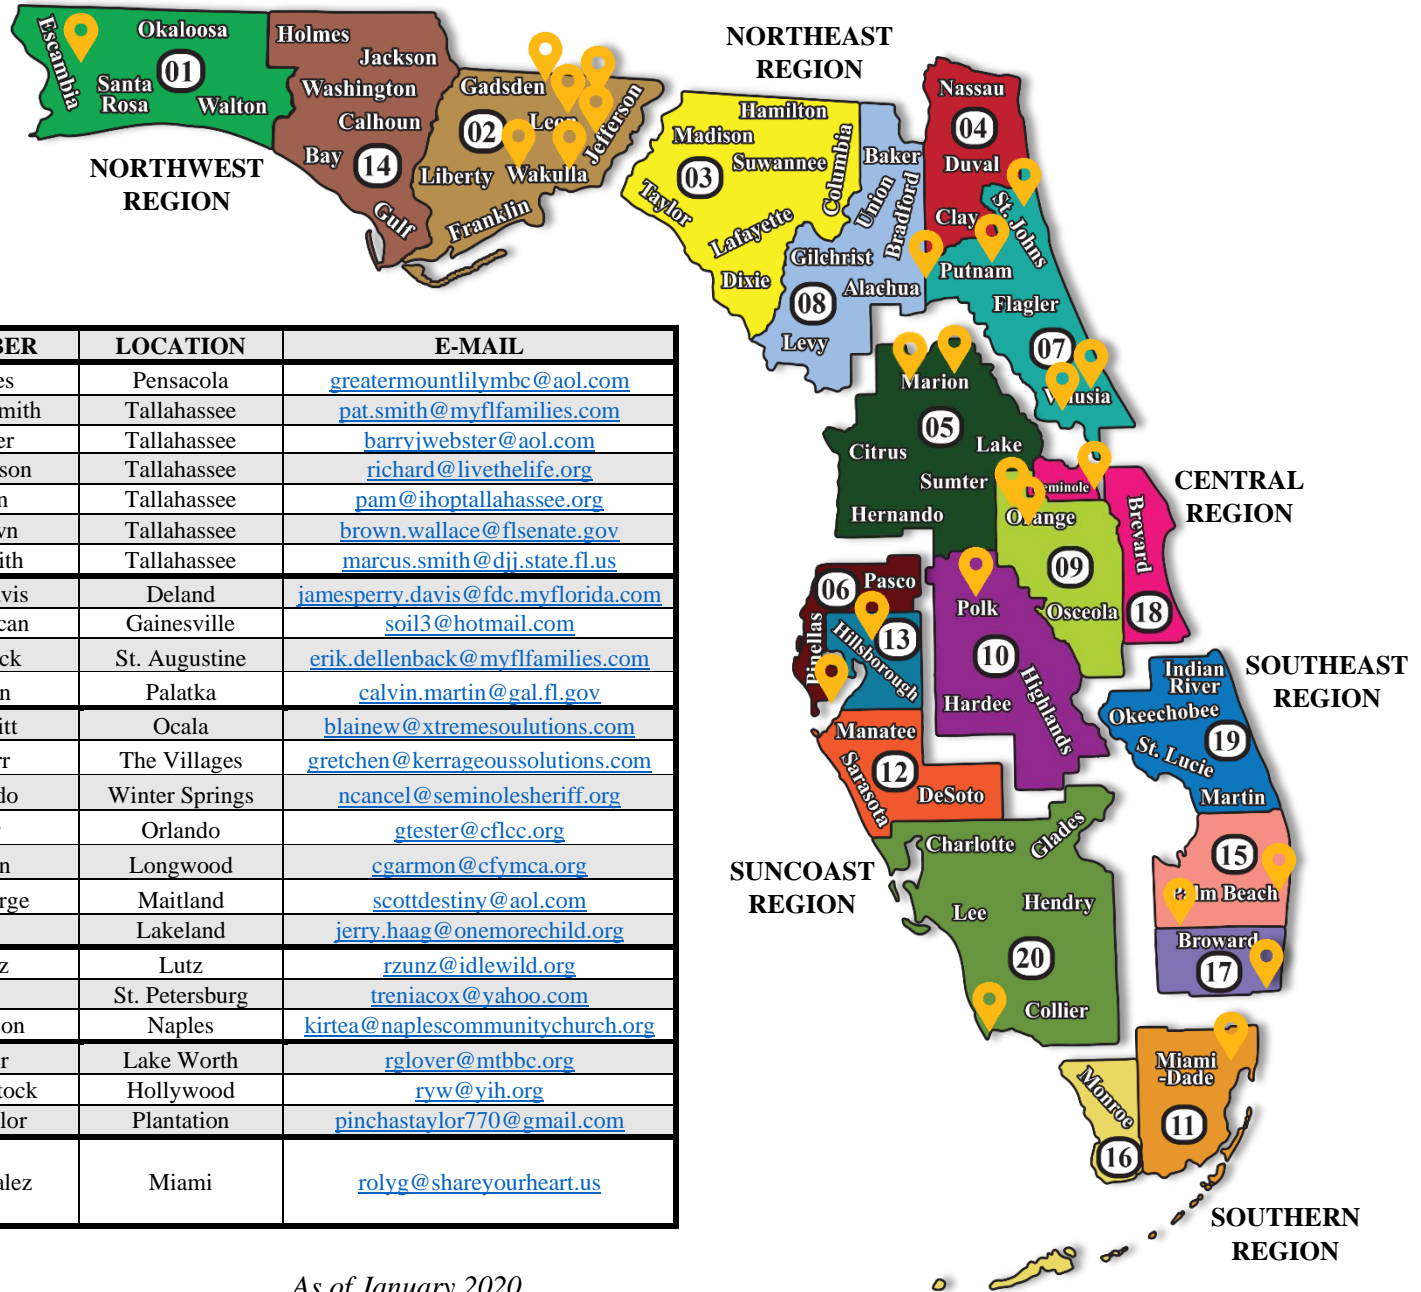

FLORIDA FAITH-BASED AND
Advisory Council COMMUNITY-BASED

KEY

 Estimated location of Council Members

 Judicial Circuits in Florida

REGION	COUNCIL MEMBER	LOCATION	E-MAIL
NORTHWEST <i>Circuits</i> 01, 02, 14	Pastor Carl Reeves	Pensacola	greatermountlilymbc@aol.com
	Ms. Patricia "Pat" Smith	Tallahassee	pat.smith@myflfamilies.com
	Mr. Barry Webster	Tallahassee	barrywebster@aol.com
	Mr. Richard Albertson	Tallahassee	richard@livethelife.org
	Pastor Pam Olsen	Tallahassee	pam@ihoptallahassee.org
	Mr. Wallace Brown	Tallahassee	brown.wallace@flsenate.gov
NORTHEAST <i>Circuits</i> 03, 04, 07, 08	Pastor Marcus Smith	Tallahassee	marcus.smith@dji.state.fl.us
	Reverend Perry Davis	Deland	jamesperry.davis@fdc.myflorida.com
	Pastor Gerard Duncan	Gainesville	soil3@hotmail.com
CENTRAL <i>Circuits</i> 05, 09, 10, 18	Mr. Erik Dellenback	St. Augustine	erik.dellenback@myflfamilies.com
	Mr. Calvin Martin	Palatka	calvin.martin@gal.fl.gov
	Pastor Blaine Whitt	Ocala	blainew@xtremesolutions.com
	Dr. Gretchen Kerr	The Villages	gretchen@kerrageousolutions.com
	Dr. Nancy Acevedo	Winter Springs	ncancel@seminolesheriff.org
	Mr. Gary Tester	Orlando	gtester@cfcc.org
	Mr. Chad Garmon	Longwood	cgarmon@cfymca.org
SUNCOAST <i>Circuits</i> 06, 12, 13, 20	Pastor J. Scott George	Maitland	scottdestiny@aol.com
	Dr. Jerry Haag	Lakeland	jerry.haag@onemorechild.org
	Pastor Reno Zunz	Lutz	rzunz@idlewild.org
SOUTHEAST <i>Circuits</i> 15, 17, 19	Ms. Trenia Cox	St. Petersburg	treniacox@yahoo.com
	Pastor Kirt Anderson	Naples	kirtea@naplescommunitychurch.org
	Dr. Rosby Glover	Lake Worth	rglover@mtbbc.org
SOUTHERN <i>Circuits</i> 11, 16	Rabbi Yosef Weinstock	Hollywood	ryw@yih.org
	Rabbi Pinchas Taylor	Plantation	pinchastaylor770@gmail.com
	Mr. Rolando Gonzalez	Miami	rolyg@shareyourheart.us