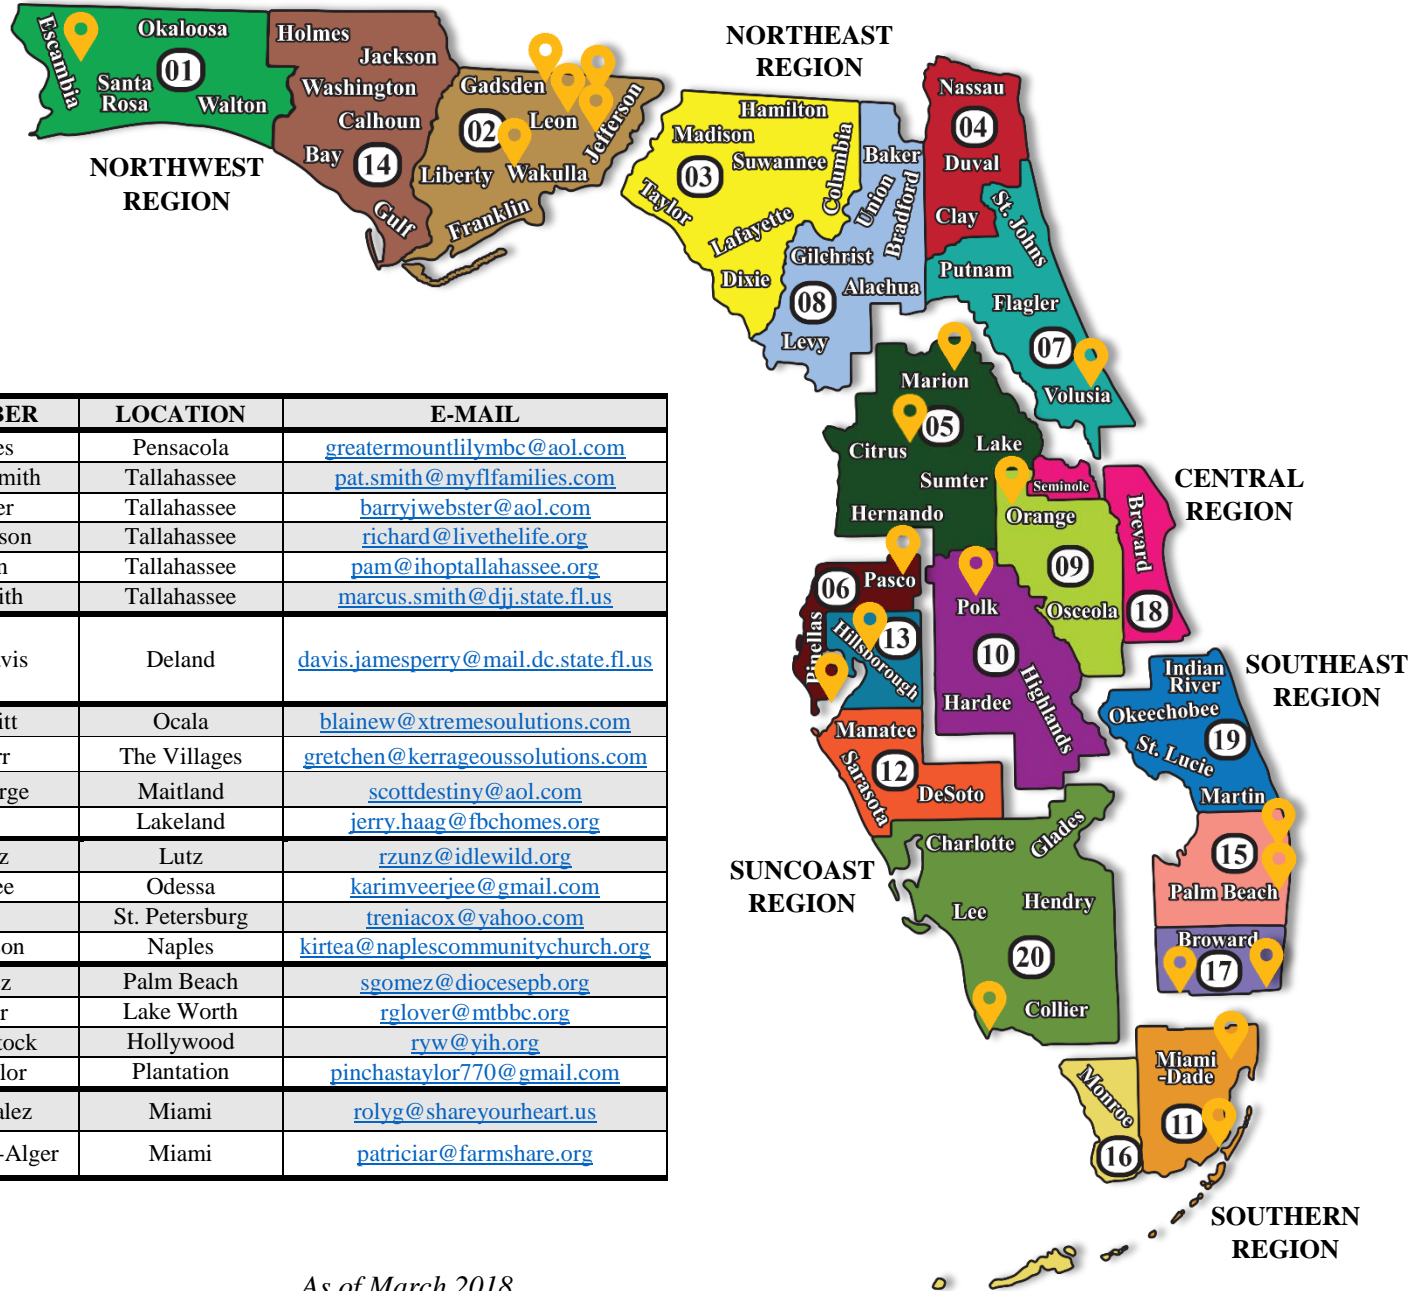

FLORIDA FAITH-BASED AND
Advisory Council COMMUNITY-BASED

KEY

-  Estimated location of Council Members
-  Judicial Circuits in Florida

REGION	COUNCIL MEMBER	LOCATION	E-MAIL
NORTHWEST <i>Circuits</i> 01, 02, 14	Pastor Carl Reeves	Pensacola	greatermountlilymbc@aol.com
	Ms. Patricia "Pat" Smith	Tallahassee	pat.smith@myflfamilies.com
	Mr. Barry Webster	Tallahassee	barryjwebster@aol.com
	Mr. Richard Albertson	Tallahassee	richard@livethelife.org
	Pastor Pam Olsen	Tallahassee	pam@ihoptallahassee.org
	Pastor Marcus Smith	Tallahassee	marcus.smith@djj.state.fl.us
NORTHEAST <i>Circuits</i> 03, 04, 07, 08	Reverend Perry Davis	Deland	davis.jamesperry@mail.dc.state.fl.us
CENTRAL <i>Circuits</i> 05, 09, 10, 18	Pastor Blaine Whitt	Ocala	blainew@xtremesoulutions.com
	Dr. Gretchen Kerr	The Villages	gretchen@kerrageoussolutions.com
	Pastor J. Scott George	Maitland	scottdestiny@aol.com
	Dr. Jerry Haag	Lakeland	jerry.haag@fbhomes.org
SUNCOAST <i>Circuits</i> 06, 12, 13, 20	Pastor Reno Zunz	Lutz	rzunz@idlewild.org
	Mr. Karim Veejee	Odessa	karimveejee@gmail.com
	Ms. Trenia Cox	St. Petersburg	treniacox@yahoo.com
	Pastor Kirt Anderson	Naples	kirtea@naplescommunitychurch.org
SOUTHEAST <i>Circuits</i> 15, 17, 19	Ms. Sheila Gomez	Palm Beach	sgomez@diocesepb.org
	Dr. Rosby Glover	Lake Worth	rglover@mtbbc.org
	Rabbi Yosef Weinstock	Hollywood	ryw@yih.org
	Rabbi Pinchas Taylor	Plantation	pinchastaylor770@gmail.com
SOUTHERN <i>Circuits</i> 11, 16	Mr. Rolando Gonzalez	Miami	rolyg@shareyourheart.us
	Mrs. Patricia Robbins-Alger	Miami	patriciar@farmshare.org