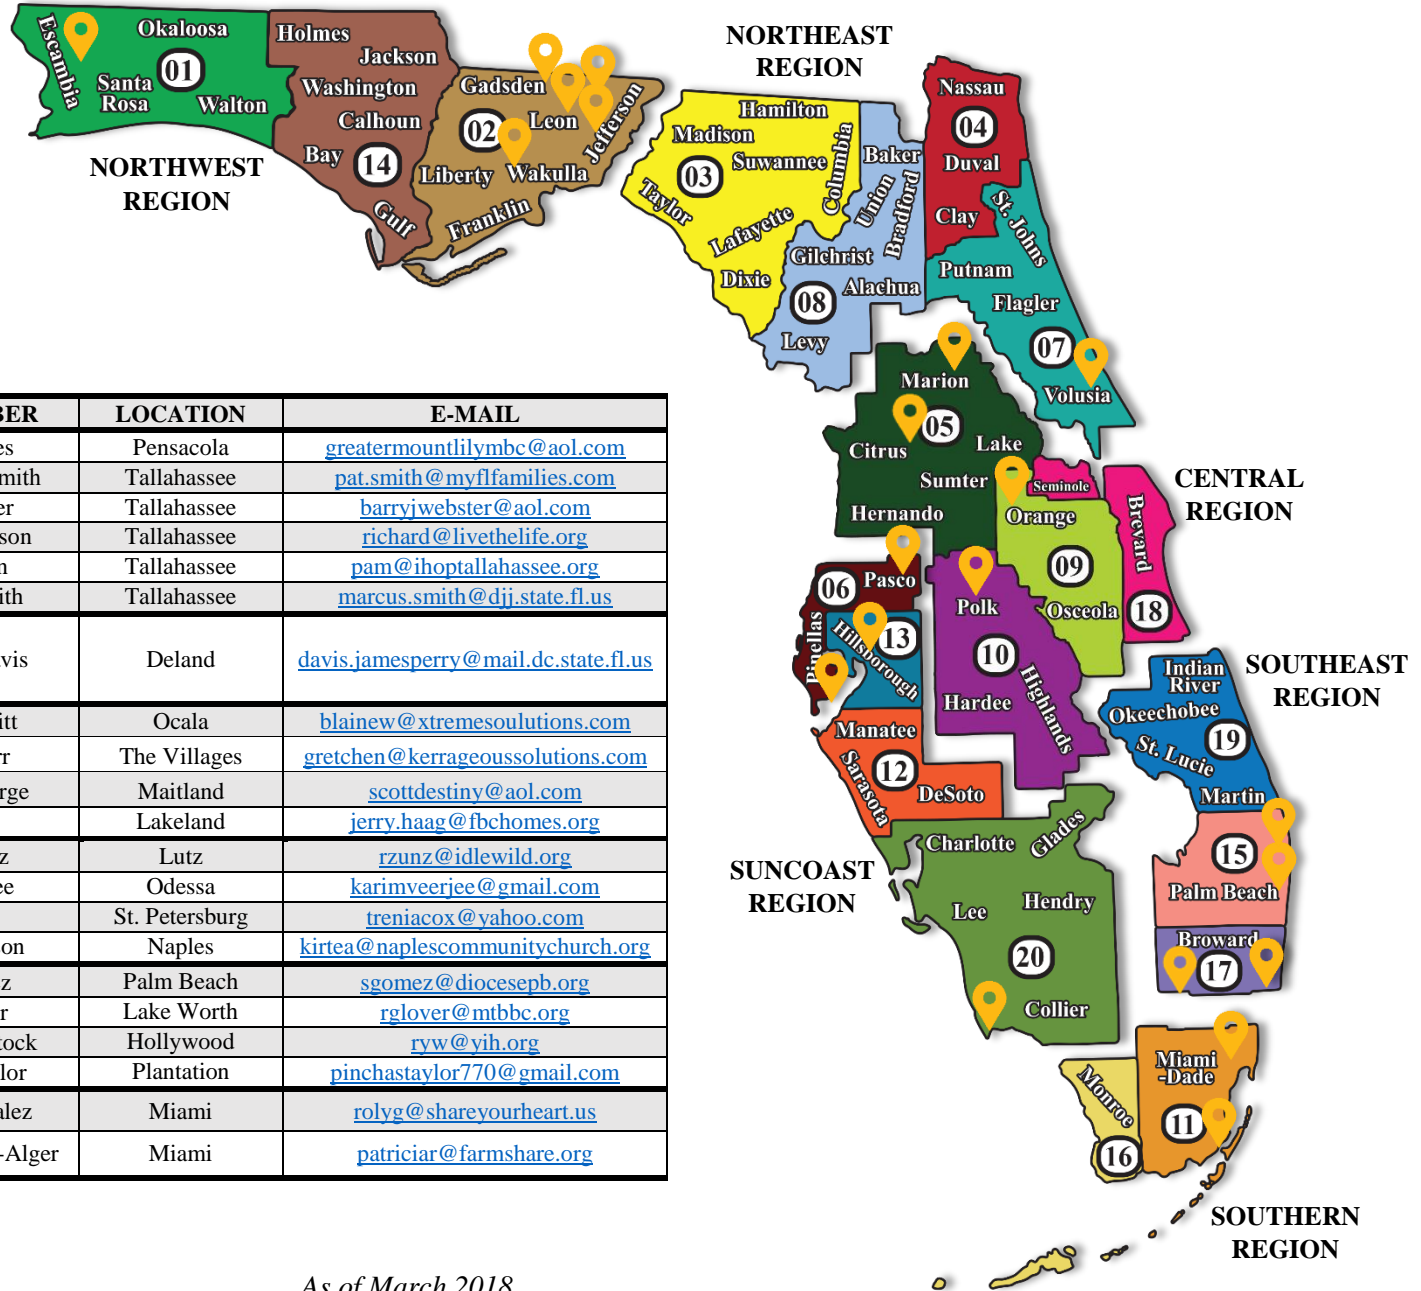

FLORIDA FAITH-BASED AND
Advisory Council COMMUNITY-BASED

KEY

 Estimated location of Council Members

 Judicial Circuits in Florida

| REGION | COUNCIL MEMBER | LOCATION | E-MAIL |
|---|-----------------------------|----------------|--|
| NORTHWEST <i>Circuits</i> 01, 02, 14 | Pastor Carl Reeves | Pensacola | greatermountlilymbc@aol.com |
| | Ms. Patricia "Pat" Smith | Tallahassee | pat.smith@myflfamilies.com |
| | Mr. Barry Webster | Tallahassee | barryjwebster@aol.com |
| | Mr. Richard Albertson | Tallahassee | richard@livethelife.org |
| | Pastor Pam Olsen | Tallahassee | pam@ihoptallahassee.org |
| | Pastor Marcus Smith | Tallahassee | marcus.smith@djj.state.fl.us |
| NORTHEAST <i>Circuits</i> 03, 04, 07, 08 | Reverend Perry Davis | Deland | davis.jamesperry@mail.dc.state.fl.us |
| CENTRAL <i>Circuits</i> 05, 09, 10, 18 | Pastor Blaine Whitt | Ocala | blainew@xtremesoulutions.com |
| | Dr. Gretchen Kerr | The Villages | gretchen@kerrageoussolutions.com |
| | Pastor J. Scott George | Maitland | scottdestiny@aol.com |
| | Dr. Jerry Haag | Lakeland | jerry.haag@fbhomes.org |
| SUNCOAST <i>Circuits</i> 06, 12, 13, 20 | Pastor Reno Zunz | Lutz | rzunz@idlewild.org |
| | Mr. Karim Veerjee | Odessa | karimveerjee@gmail.com |
| | Ms. Trenia Cox | St. Petersburg | treniacox@yahoo.com |
| | Pastor Kirt Anderson | Naples | kirtea@naplescommunitychurch.org |
| SOUTHEAST <i>Circuits</i> 15, 17, 19 | Ms. Sheila Gomez | Palm Beach | sgomez@diocesepb.org |
| | Dr. Rosby Glover | Lake Worth | rglover@mtbbc.org |
| | Rabbi Yosef Weinstock | Hollywood | ryw@yih.org |
| | Rabbi Pinchas Taylor | Plantation | pinchastaylor770@gmail.com |
| SOUTHERN <i>Circuits</i> 11, 16 | Mr. Rolando Gonzalez | Miami | rolyg@shareyourheart.us |
| | Mrs. Patricia Robbins-Alger | Miami | patriciar@farmshare.org |