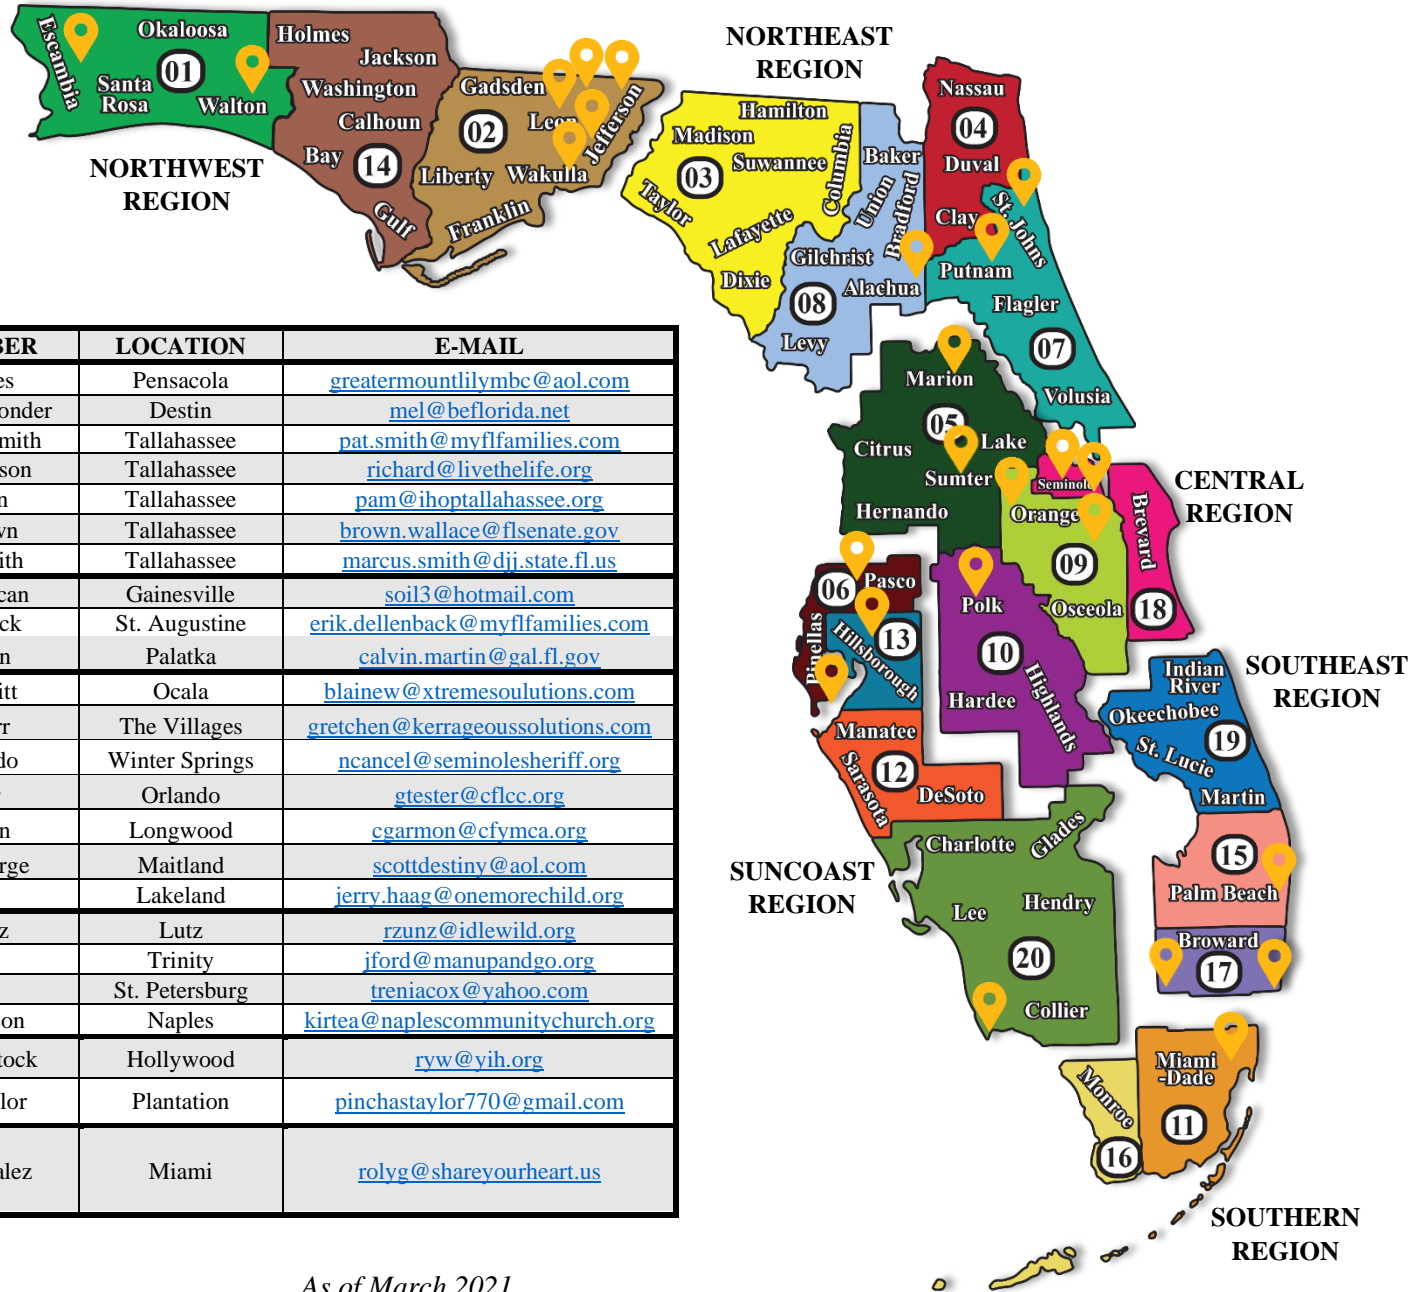

KEY

-  Estimated location of Council Members
-  Judicial Circuits in Florida

REGION	COUNCIL MEMBER	LOCATION	E-MAIL
NORTHWEST <i>Circuits</i> 01, 02, 14	Pastor Carl Reeves	Pensacola	greatermountlilymbc@aol.com
	Commissioner Mel Ponder	Destin	mel@beflorida.net
	Ms. Patricia "Pat" Smith	Tallahassee	pat.smith@myflfamilies.com
	Mr. Richard Albertson	Tallahassee	richard@livethelife.org
	Pastor Pam Olsen	Tallahassee	pam@ihoptallahassee.org
	Mr. Wallace Brown	Tallahassee	brown.wallace@flsenate.gov
NORTHEAST <i>Circuits</i> 03, 04, 07, 08	Pastor Marcus Smith	Tallahassee	marcus.smith@dji.state.fl.us
	Pastor Gerard Duncan	Gainesville	soil3@hotmail.com
	Mr. Erik Dellenback	St. Augustine	erik.dellenback@myflfamilies.com
CENTRAL <i>Circuits</i> 05, 09, 10, 18	Mr. Calvin Martin	Palatka	calvin.martin@gal.fl.gov
	Pastor Blaine Whitt	Ocala	blainew@xtremesolutions.com
	Dr. Gretchen Kerr	The Villages	gretchen@kerrageoussolutions.com
	Dr. Nancy Acevedo	Winter Springs	ncancel@seminolesheriff.org
	Mr. Gary Tester	Orlando	gtester@cfcc.org
	Mr. Chad Garmon	Longwood	cgarmon@cfymca.org
	Pastor J. Scott George	Maitland	scottdestiny@aol.com
SUNCOAST <i>Circuits</i> 06, 12, 13, 20	Dr. Jerry Haag	Lakeland	jerry.haag@onemorechild.org
	Pastor Reno Zunz	Lutz	rzunz@idlewild.org
	Mr. Jeff Ford	Trinity	jford@manupandgo.org
	Ms. Trenia Cox	St. Petersburg	treniacox@yahoo.com
SOUTHEAST <i>Circuits</i> 15, 17, 19	Pastor Kirt Anderson	Naples	kirtea@naplescommunitychurch.org
	Rabbi Yosef Weinstock	Hollywood	ryw@yih.org
SOUTHERN <i>Circuits</i> 11, 16	Rabbi Pinchas Taylor	Plantation	pinchastaylor770@gmail.com
	Mr. Rolando Gonzalez	Miami	rolyg@shareyourheart.us