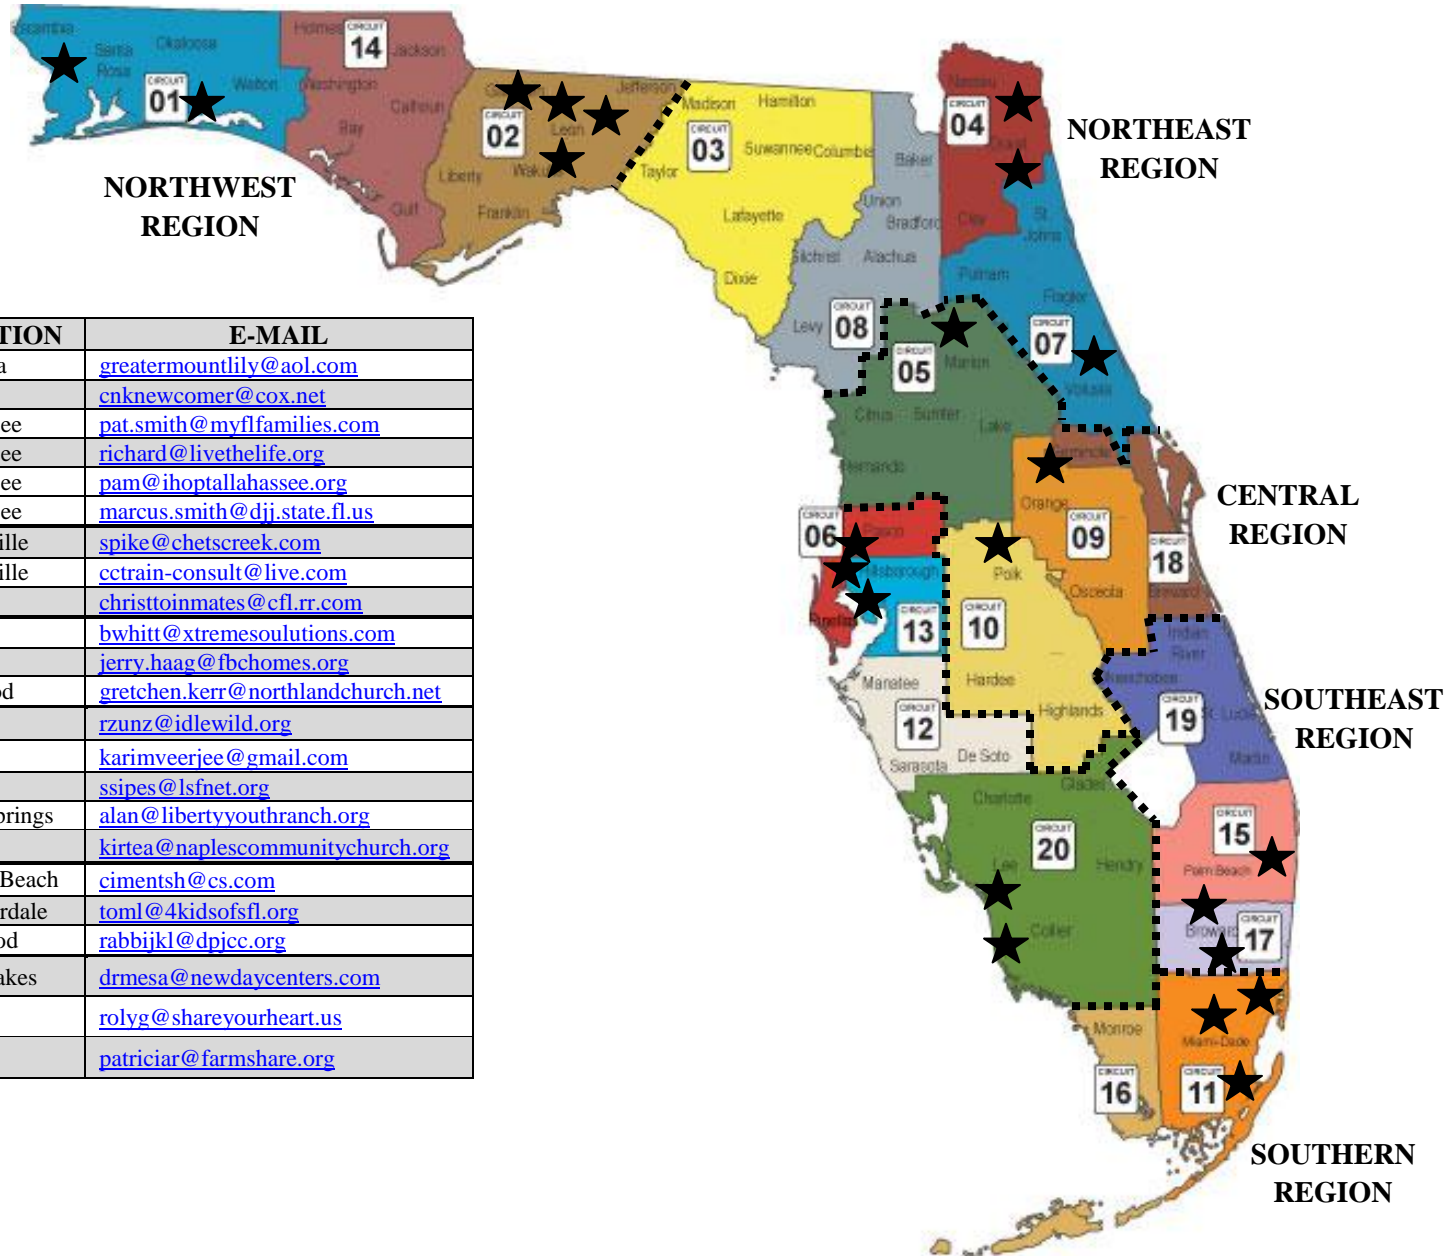

FLORIDA FAITH-BASED AND
Advisory
Council COMMUNITY-BASED

KEY

★ - Estimated location of Council members

----- Regional boundary lines (based on the DCF regional map)

CIRCUIT 01 - Based on Judicial Circuits in Florida