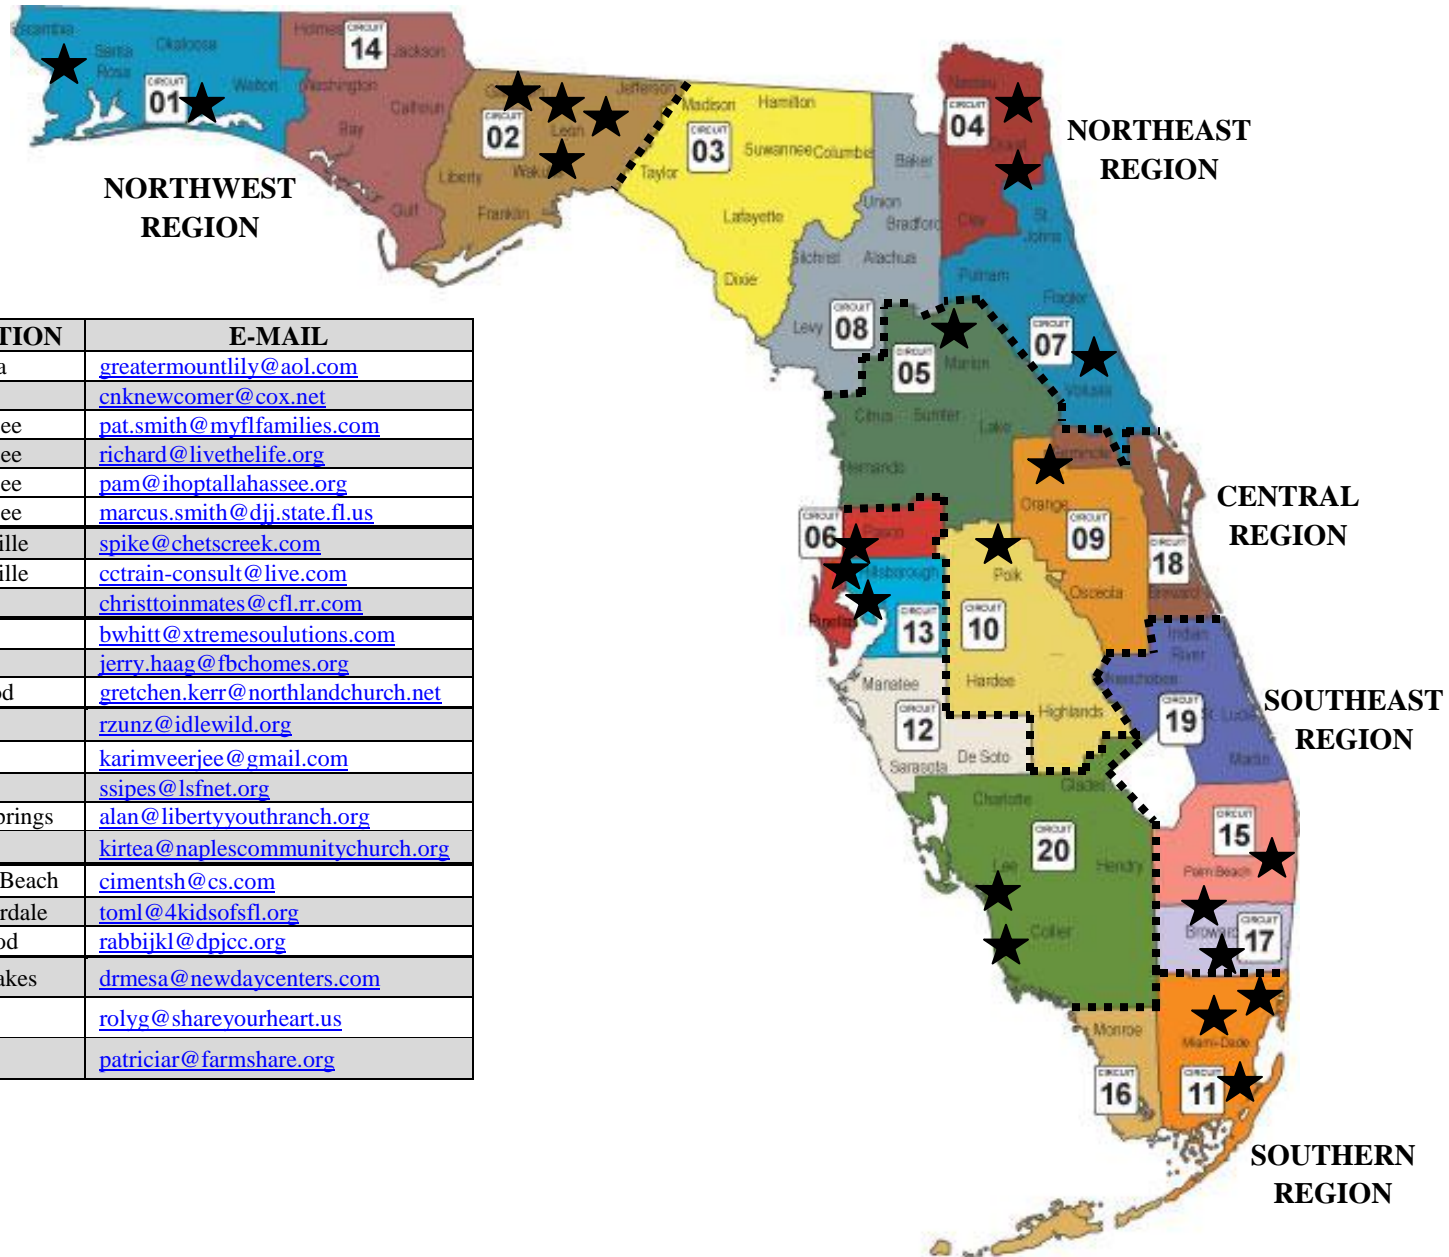

FLORIDA FAITH-BASED AND
Advisory
Council COMMUNITY-BASED

KEY

- ★ - Estimated location of Council members
- Regional boundary lines (based on the DCF regional map)
- CIRCUIT 01 - Based on Judicial Circuits in Florida