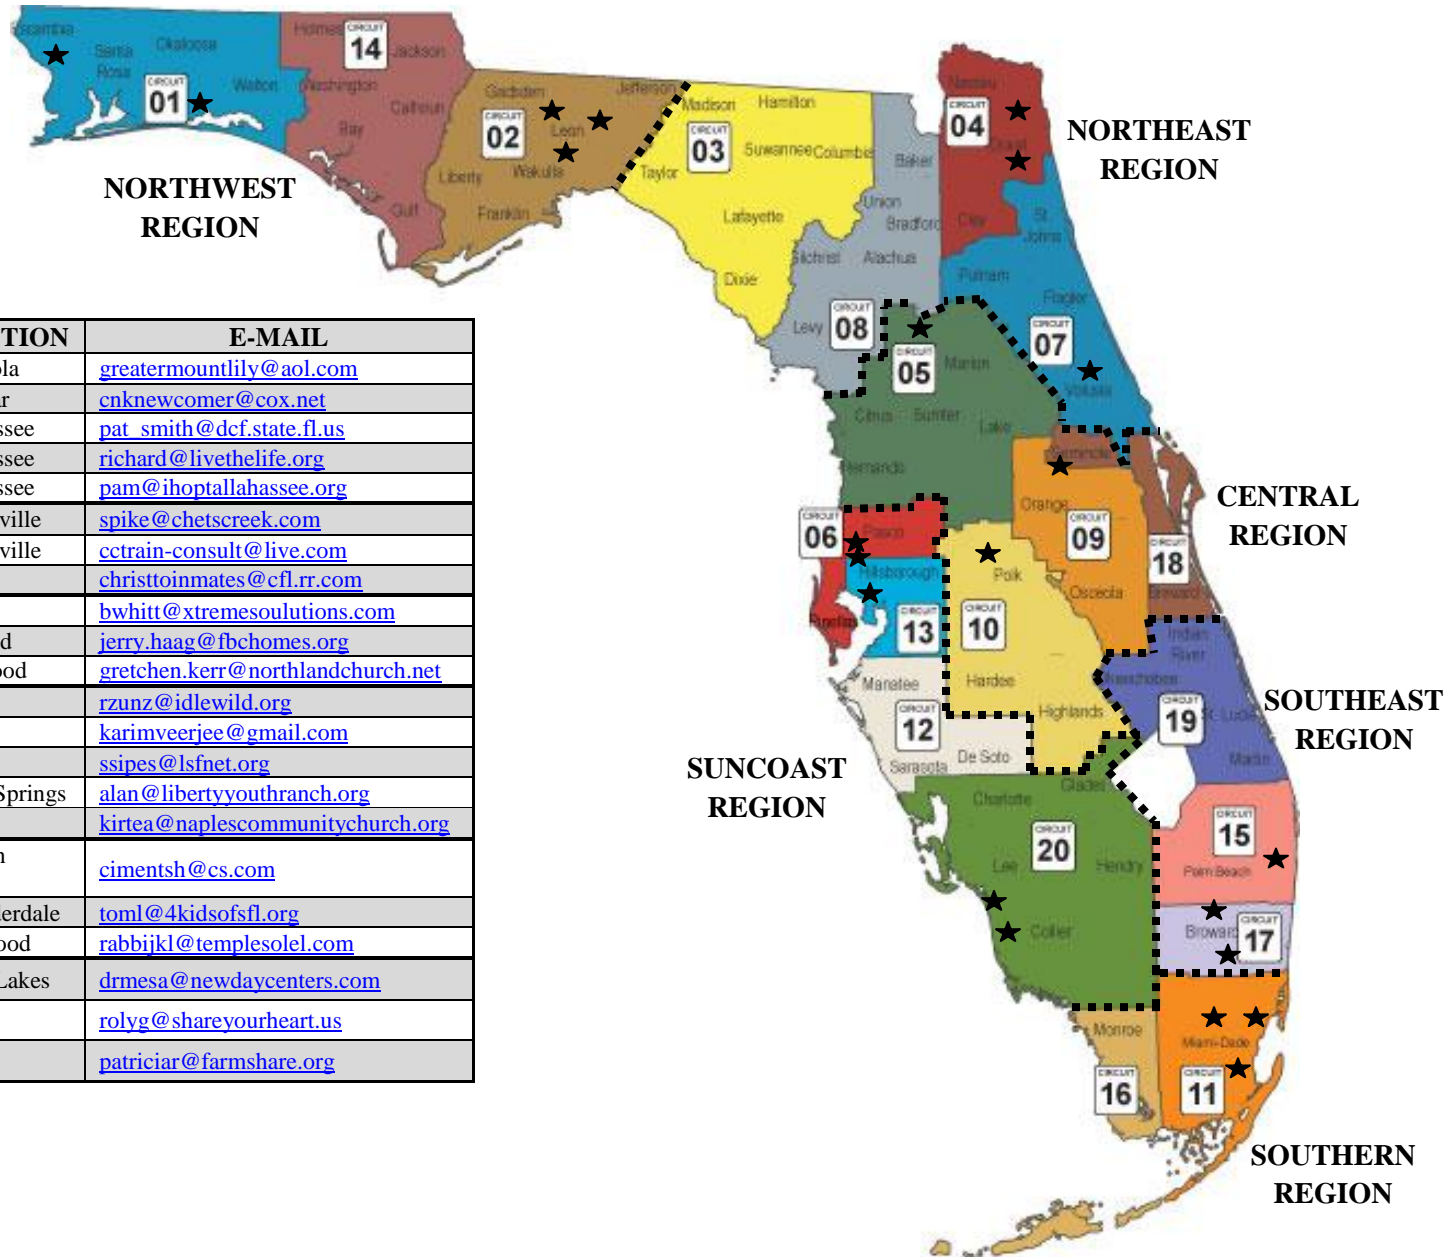

FLORIDA FAITH-BASED AND
Advisory Council
 COMMUNITY-BASED

KEY

★ - Estimated location of Council members

----- Regional boundary lines (based on the DCF regional map)

CIRCUIT 01 - Based on Judicial Circuits in Florida