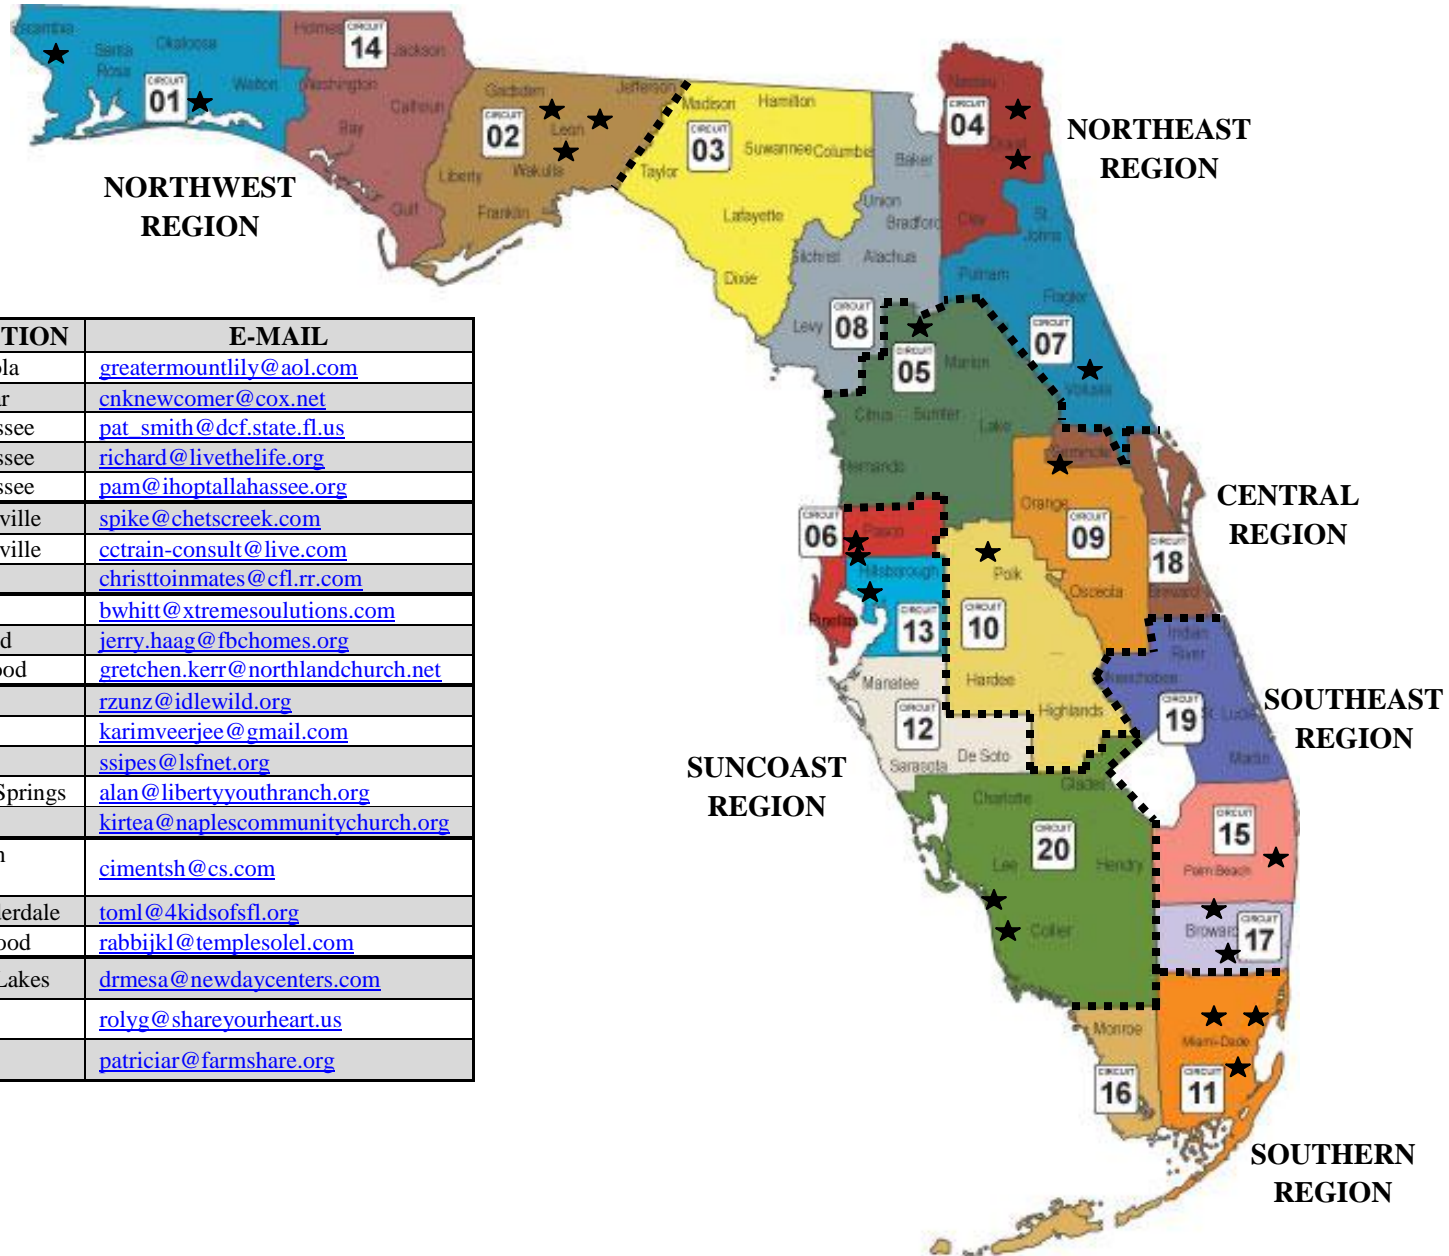

FLORIDA FAITH-BASED AND
Advisory
 Council
 COMMUNITY-BASED

KEY

- ★ - Estimated location of Council members
- - Regional boundary lines (based on the DCF regional map)
- CIRCUIT
01 - Based on Judicial Circuits in Florida