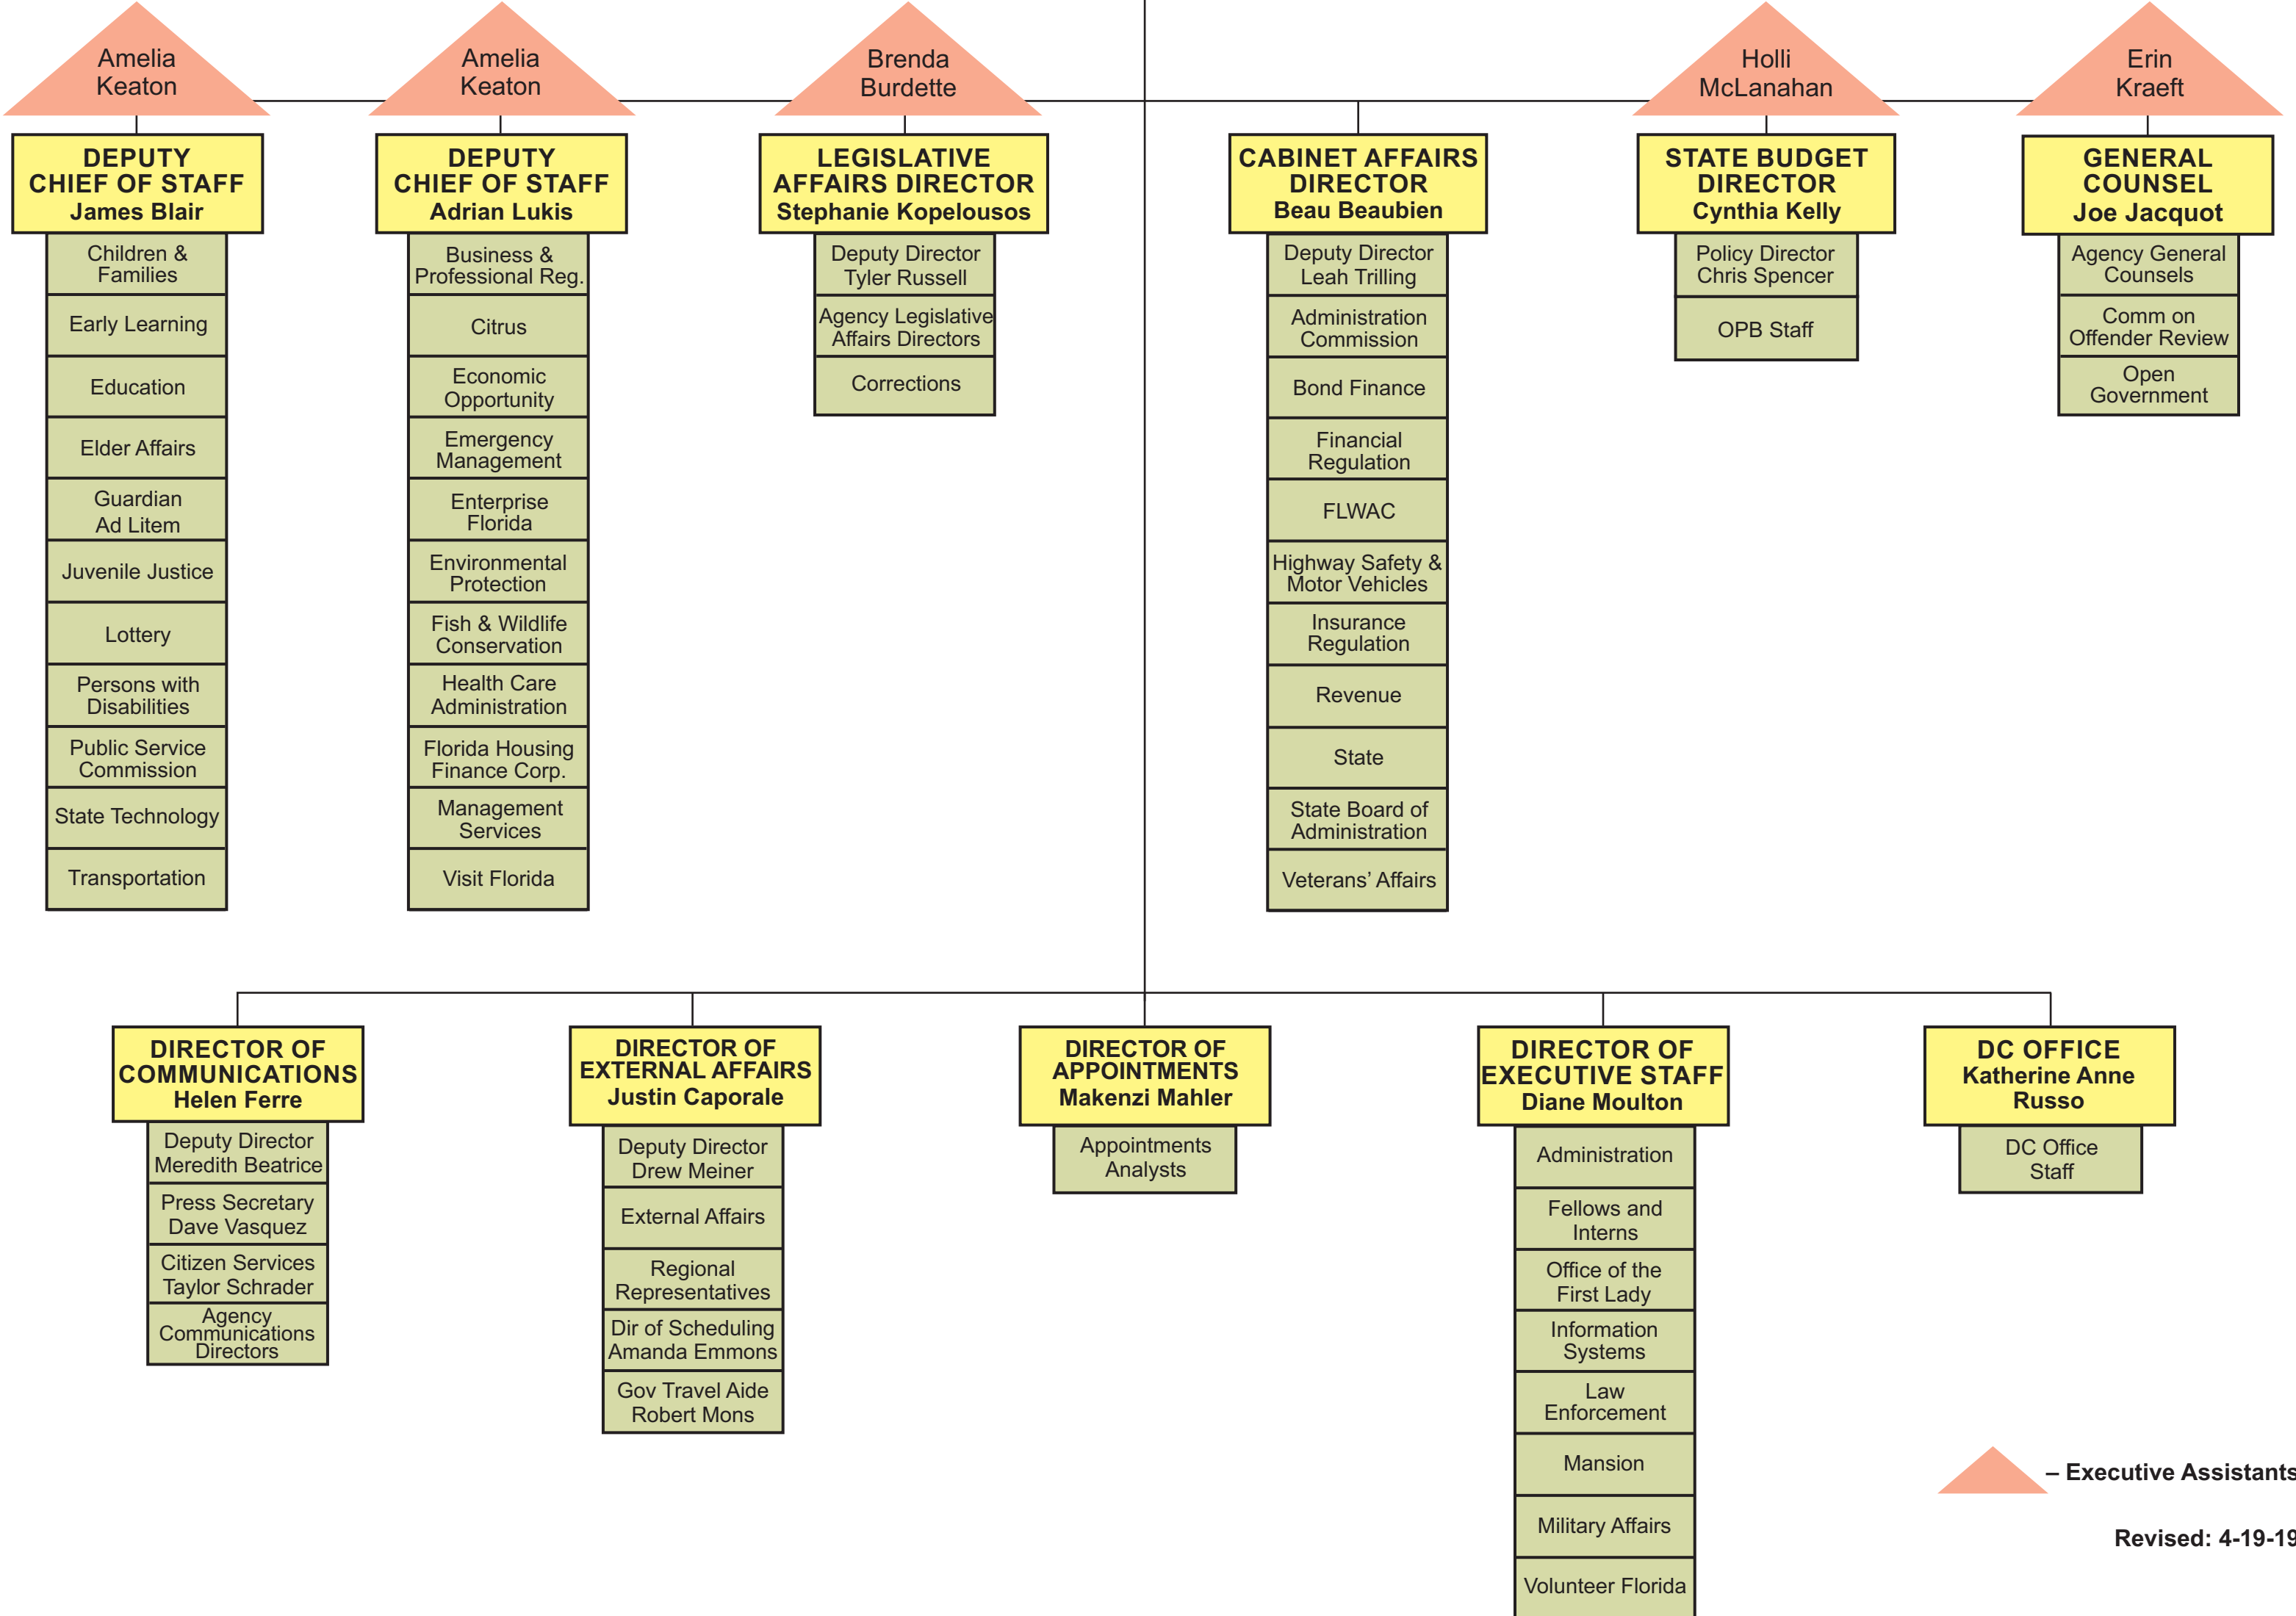

**Executive Office of the Governor  
Organizational Chart**

**THE PEOPLE**

**GOVERNOR  
Ron DeSantis**

**INSPECTOR  
GENERAL  
Melinda Miguel**

**LT. GOVERNOR  
Jeanette Nuñez**

Health  
Space Florida

**CHIEF OF STAFF  
Shane Strum**

– Executive Assistants